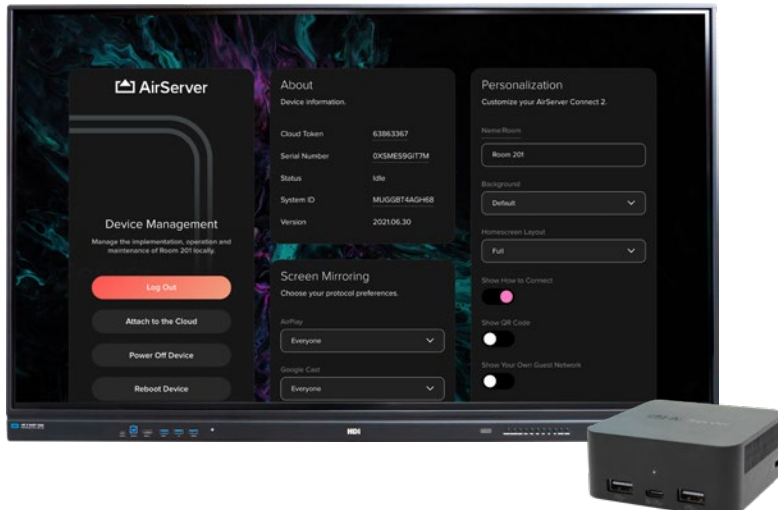

AirServer Connect 3

TECHNICAL SPECIFICATIONS

Supported Mirroring Methods	AirPlay, Google Cast, Miracast, Guest Network
Video outputs	3x 4K UHD (3840*2160) @60Hz. HDMI 2.0a
Video input	Optional: USB to HDMI adapter
Connectivity	2.5GbE (Gigabit Ethernet) Commercial-grade Wi-Fi6ERSDB (up to 32 people)
Anti-theft system	Kensington lock
Certifications	FCC/CE/CB/UL/VCCI/BSMI/C-Tick/RCM/ RoHS/ETL/CSA
Interactivity & touchscreen	Over Miracast
Management and reporting	Yes
DRM support	Yes (via Google Cast), including Disney+, Amazon Prime, etc
Simultaneously on screen	12 sources
Maintenance & Support	Yes (perpetual)
Software requirement	No apps or drivers required
Port certifications	USB 3.2 Gen2 (10Gb/s)/Display Port 1.4a (alt mode)/HDMI 2.0a

CONNECTIONS

FRONT	BACK
USB-C3.2 with DP alt mode 1x	USB-C3.2withDPaltmode+45WPD 1x
USB-A 3.2 2x	Ethernet LAN 2.5Gbit 1x
	HDMI 2.0a with CEC 1x

PHYSICAL SPECIFICATIONS

Package Dimensions	160mm (W) x 120mm (D) x 60mm(H)
Gross weight in box	400g
Screen Dimensions	78mm (W) x 18mm (D) x 34mm(H)
Net Weight	215g

Remark:

Above mentioned parameters are for Standard models and are subject to change without notice.