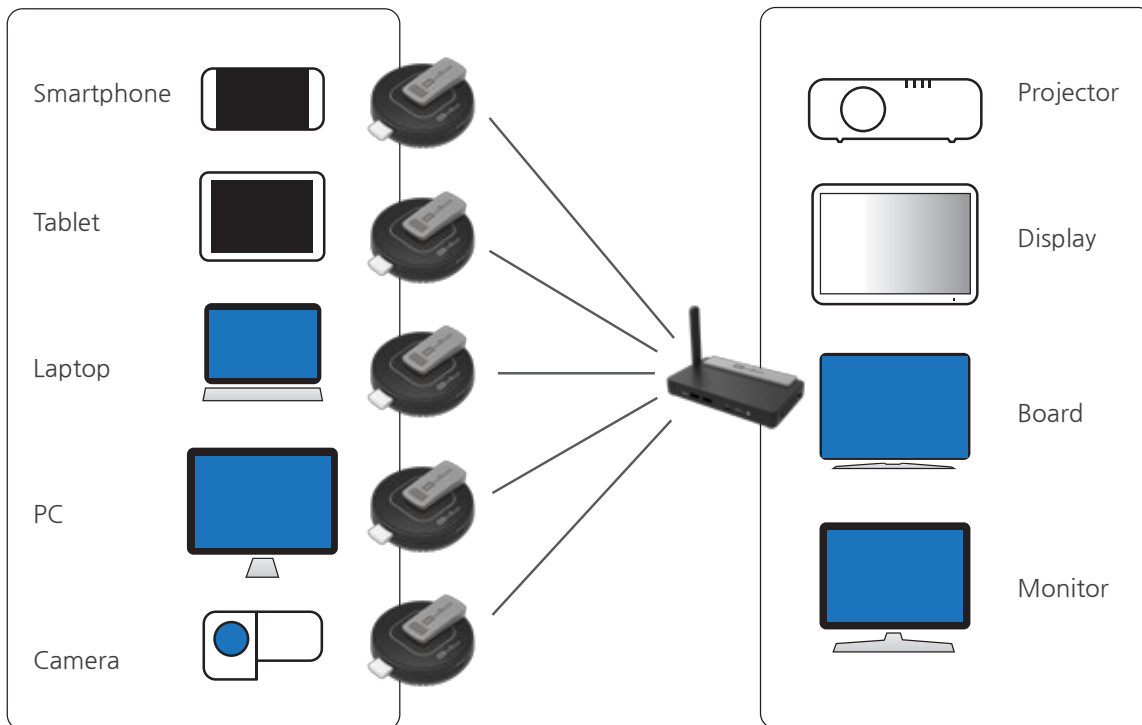

### HDMI Wireless Video Transmission Device

- **HDI connect plus** can transmit video, audio and any application from a laptop or smart device to the presentation screen.
- Full mirroring technology showing all contents as it is.
- Without needing a wireless access point high quality video & sound transmission is shared in real time.
- Switching devices easily just by ONE-CLICK of a button.
- No installation of software. No complicated set-up.
- **HDI connect plus** also enables touch control through the screen when sharing a PC.
- With new intuitive interface **HDI connect plus** shows your devices live and ready to stream

Any Device

One Click

Plug & Play

Wireless

**Transmitter**

**TOUCH Dongle**

**Receiver**

Size	82 x 72 x 20 mm	45 x 20 x 22 mm	175 x 100 x 135 mm
Transmission	Resolution: 1080 p Automatic recognition transmitter Sound : Mono, Stereo		Resolution: 1920 x 1080 / 1080 p Automatic recognition transmitter Sound : Mono, Stereo
Compatible device	HDMI supported PC, tablet, Smartpad such us Galaxy Tab, iPad and smartphone supported if gender charger is connected	HDMI input supported devices (Interactive projector Interactive display)	
Interface	HDMI	USB 2.0	Input: HDMI*1, RJ45*1 Output: USB (touch)*1
Communication	Direct connection via Wi-Fi 802.11n 5GHz	Bluetooth 4.0 (Support BLE)	Direct connection via Wi-Fi 802.11n 5GHz
Power	Built in rechargeable battery (up to 3 hrs)		DC 5V - 2.5V

Recommended distance up to 10m (It can be longer depending on user's environment)

254 Transmitters can be connected with 1 Receiver